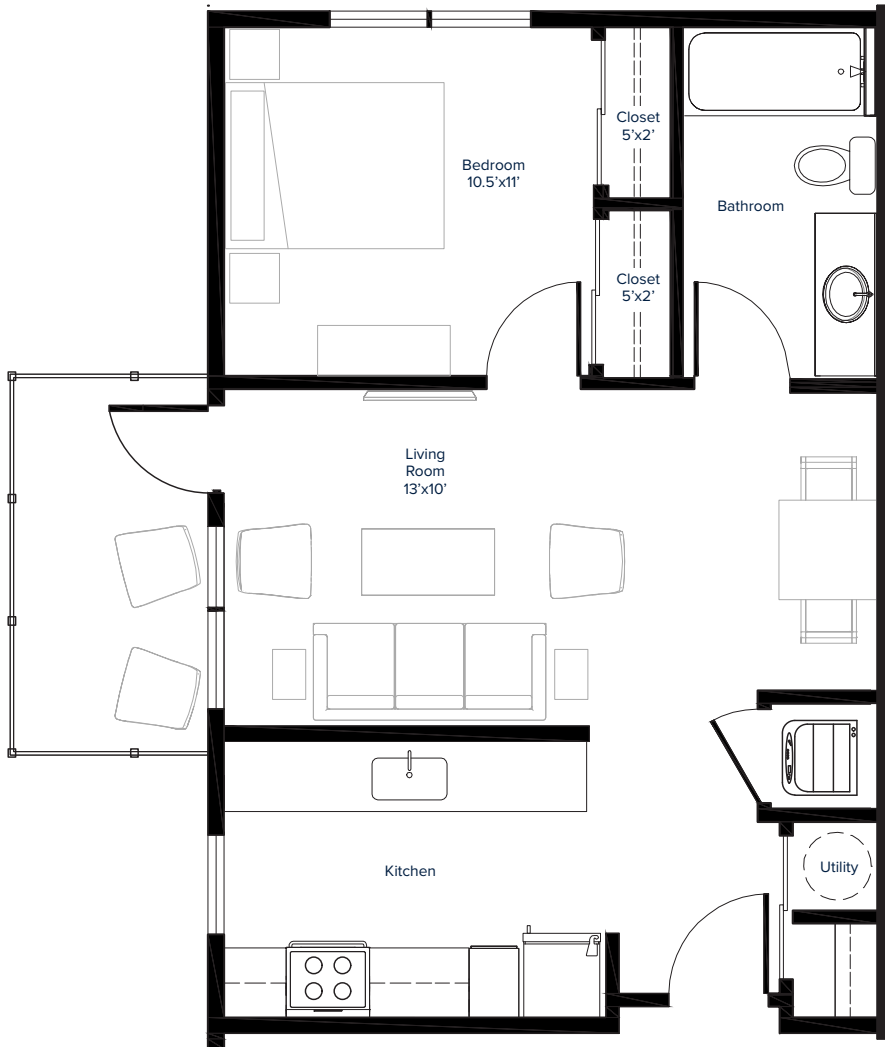

BELLA+

1 Bed | 1 Bath

Interior 640 SqFt | Exterior 75 SqFt
Total 715 SqFt

FEATURES

- 9 or 10 Foot Ceiling
- Oversized Windows
- Nest Thermostat
- Balcony
- Coat Closet
- Quartz Countertops
- Custom Cabinetry with Soft-Close Hinges
- Stainless Steel Appliances
- Large Bathtub
- In-Unit Washer & Dryer

Floor Plans are used for illustrative purposes only. Images and dimensions may vary slightly in final unit.

Floor Plans are used for illustrative purposes only. Images and dimensions may vary slightly in final unit.