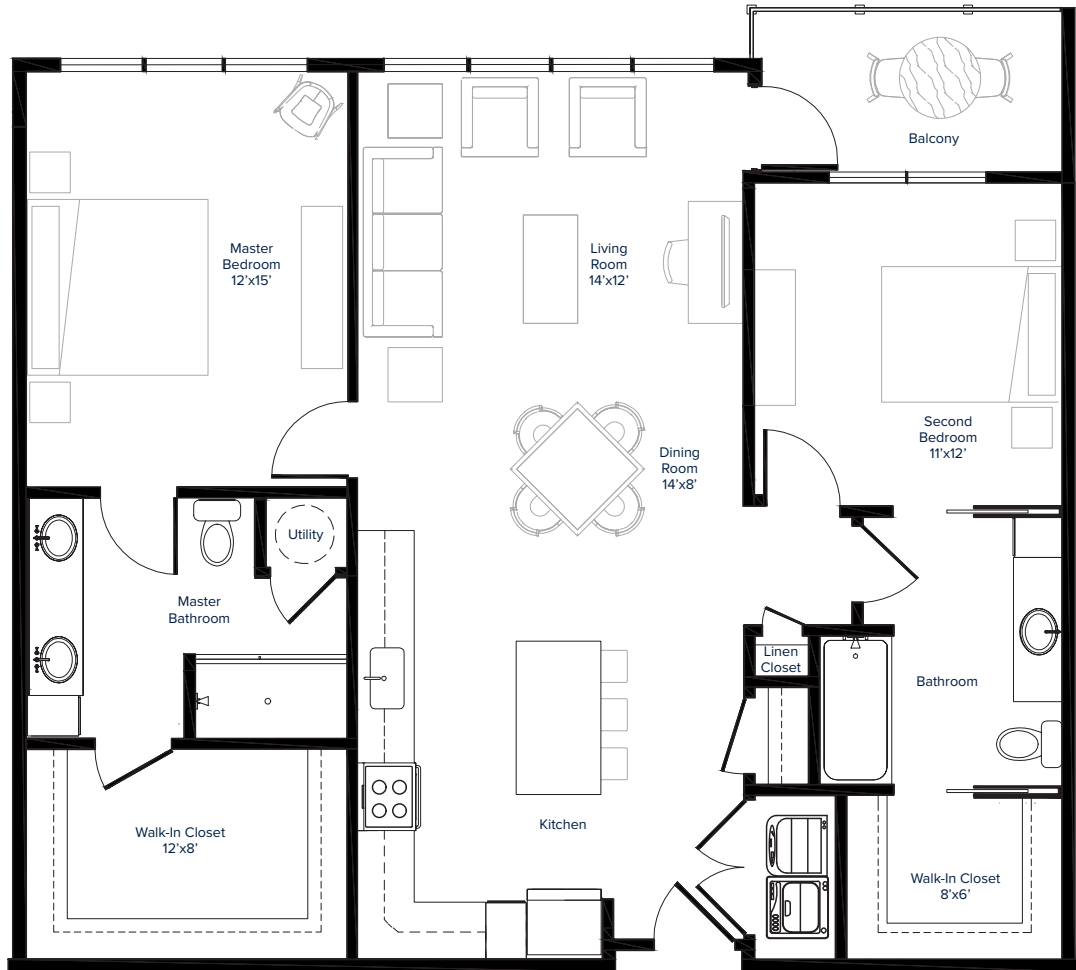

CORINNA+

2 Beds | 2 Baths

Interior 1,280 SqFt | Exterior 75 SqFt
Total 1,355 SqFt

FEATURES

- 9 or 10 Foot Ceiling
- Oversized Windows
- Balcony
- Nest Thermostat
- Coat Closet
- Quartz Countertops
- Custom Cabinetry with Soft-Close Hinges
- Upgraded Appliance Package
- Oversized Master Bedroom
- Large Closets with Custom Shelving
- Large Shower/Tub with Waterfall Shower Head
- Double Bathroom Vanity & Tile Flooring
- In-Unit Side-by-Side Washer & Dryer

Floor Plans are used for illustrative purposes only. Images and dimensions may vary slightly in final unit.

Floor Plans are used for illustrative purposes only. Images and dimensions may vary slightly in final unit.