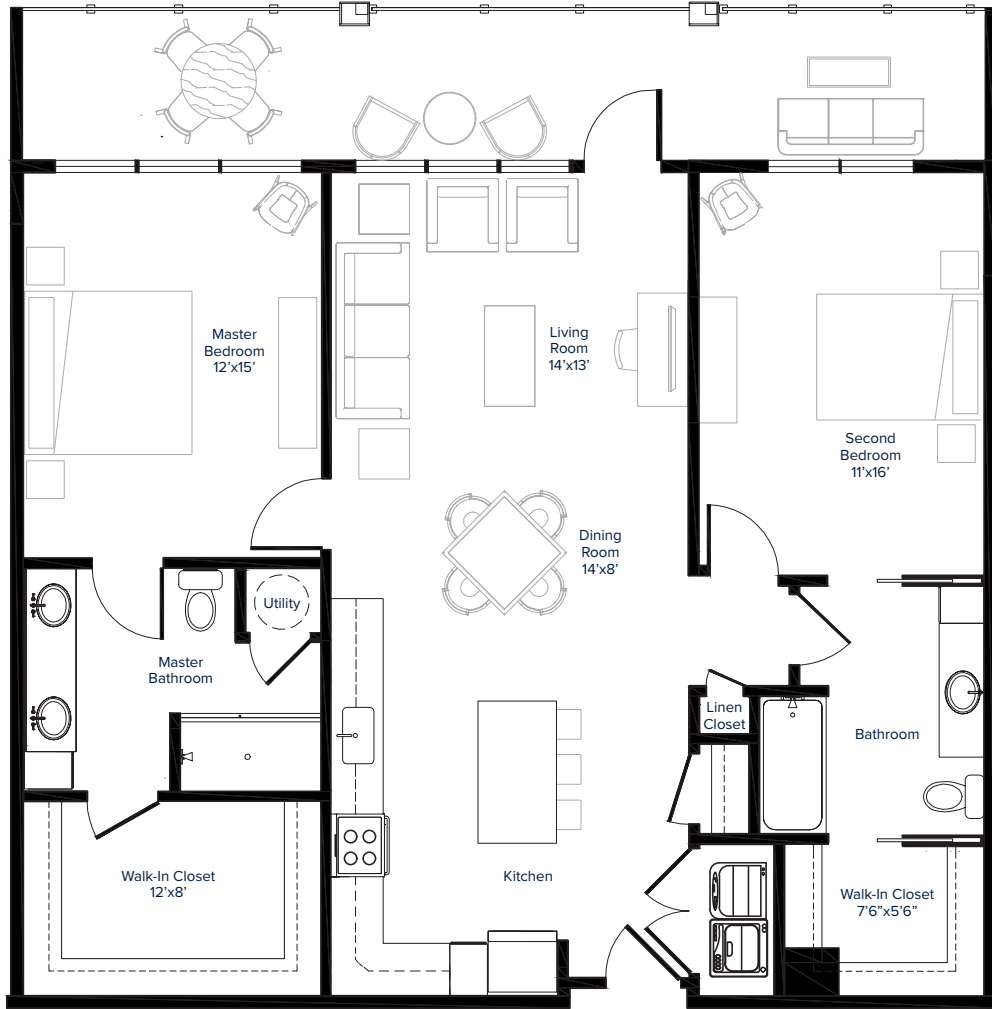

CORINNA PREMIER

2 Beds | 2 Baths

Interior 1,330 SqFt | Exterior 235 SqFt
Total 1,565 SqFt

FEATURES

- 9 or 10 Foot Ceiling
- Oversized Windows
- Oversized Balcony
- Nest Thermostat
- Coat Closet
- Quartz Countertops
- Custom Cabinetry with Soft-Close Hinges
- Upgraded Appliance Package
- Oversized Master Bedroom
- Large Closets with Custom Shelving
- Large Shower/Tub with Waterfall Shower Head
- Double Bathroom Vanity & Tile Flooring
- In-Unit Side-by-Side Washer & Dryer

Floor Plans are used for illustrative purposes only. Images and dimensions may vary slightly in final unit.

Floor Plans are used for illustrative purposes only. Images and dimensions may vary slightly in final unit.