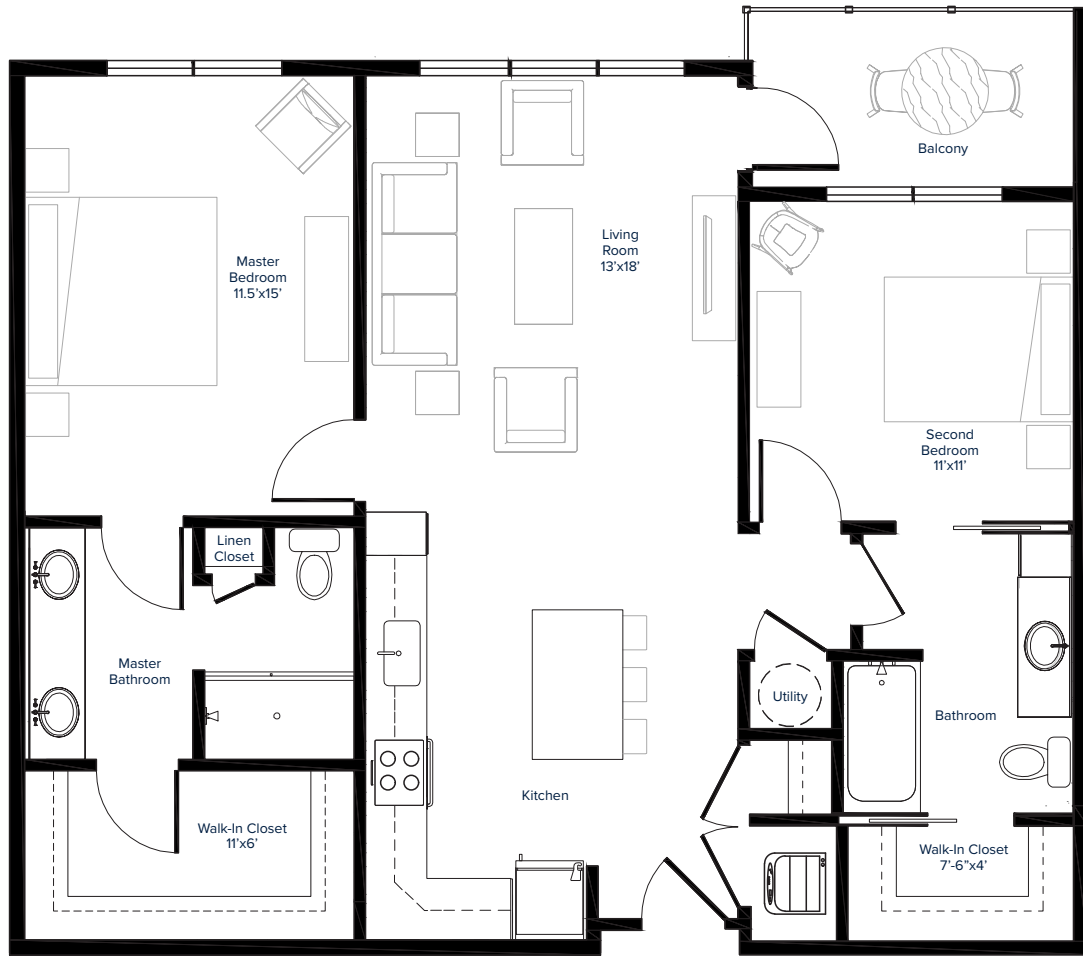

## CORINNA

2 Beds | 2 Baths

Interior 1,080 SqFt | Exterior 75 SqFt  
Total 1,155 SqFt

### FEATURES

- 9 or 10 Foot Ceiling
- Oversized Windows
- Balcony
- Nest Thermostat
- Coat Closet
- Quartz Countertops
- Custom Cabinetry with Soft-Close Hinges
- Stainless Steel Cabinetry
- Oversized Master Bedroom
- Large Closets
- Large Shower/Tub with Waterfall Shower Head
- Double Bathroom Vanity
- In-Unit Washer & Dryer

Floor Plans are used for illustrative purposes only. Images and dimensions may vary slightly in final unit.