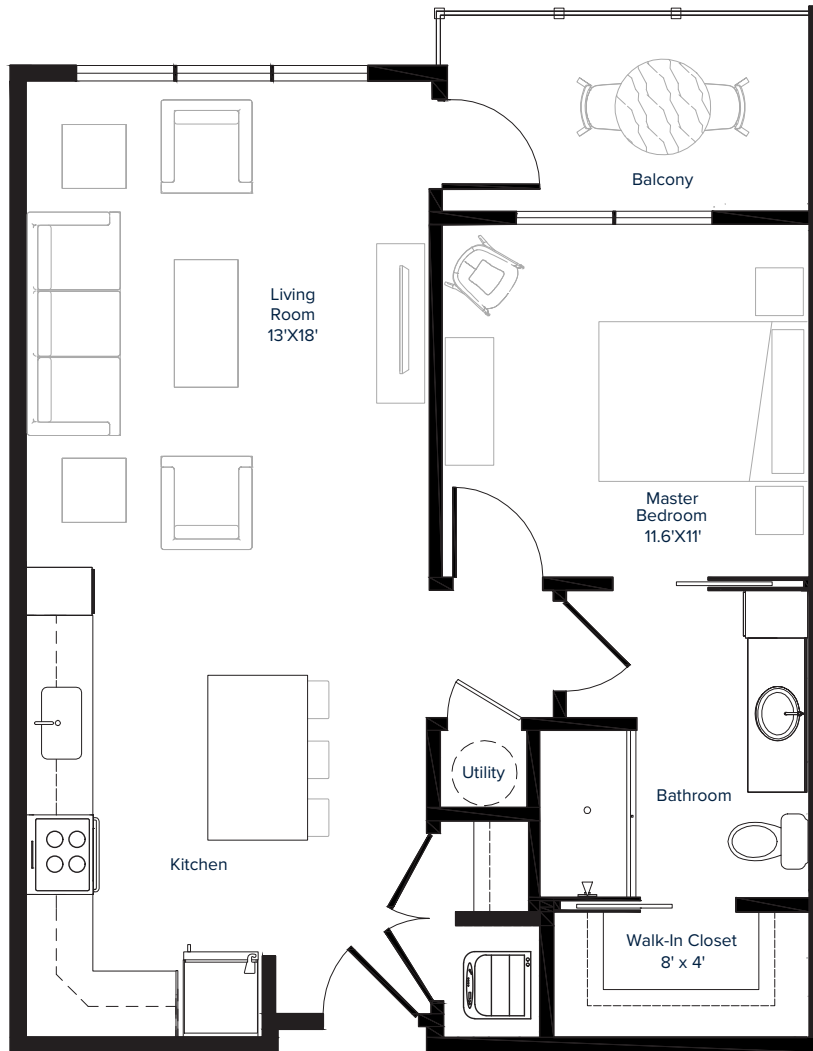

## LUCIDA

1 Bed | 1 Bath

Interior 740 SqFt | Exterior 75 SqFt  
Total 815 SqFt

### FEATURES

- 9 or 10 Foot Ceiling
- Oversized Windows
- Balcony
- Nest Thermostat
- Coat Closet
- Quartz Countertops
- Custom Cabinetry with Soft-Close Hinges
- Stainless Steel Appliances
- Large Shower with Waterfall Shower Head
- In-Unit Washer & Dryer

Floor Plans are used for illustrative purposes only. Images and dimensions may vary slightly in final unit.

Floor Plans are used for illustrative purposes only. Images and dimensions may vary slightly in final unit.