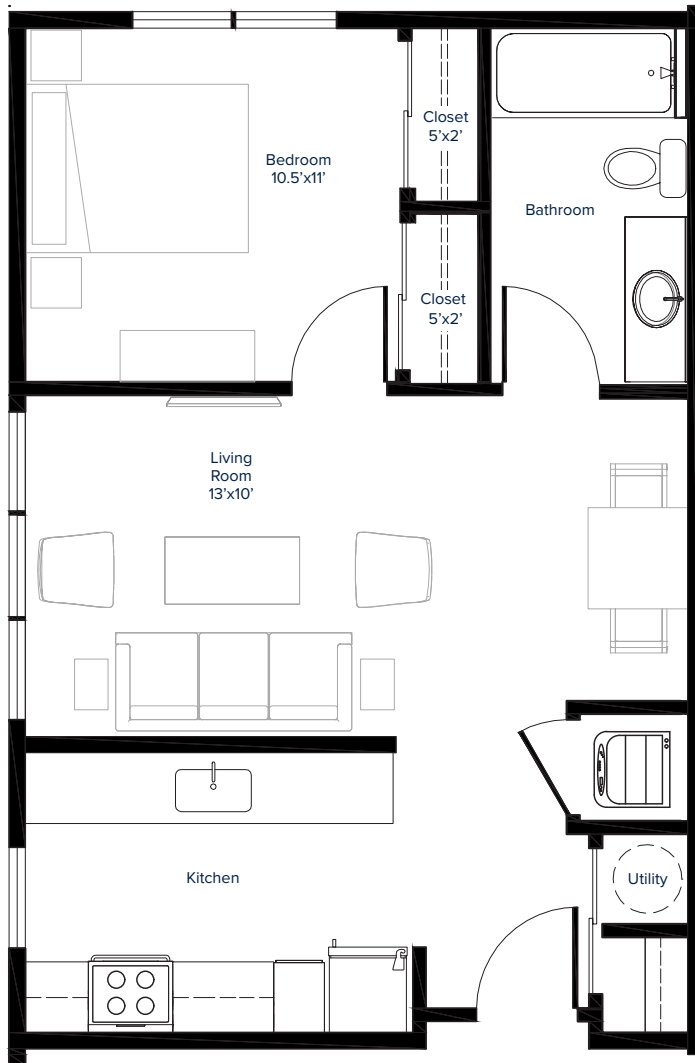

## BELLA

1 Bed | 1 Bath  
Total 640 SqFt

### FEATURES

- 9 or 10 Foot Ceiling
- Oversized Windows
- Nest Thermostat
- Coat Closet
- Quartz Countertops
- Custom Cabinetry with Soft-Close Hinges
- Stainless Steel Appliances
- Large Bathtub
- In-Unit Washer & Dryer

Floor Plans are used for illustrative purposes only. Images and dimensions may vary slightly in final unit.

Floor Plans are used for illustrative purposes only. Images and dimensions may vary slightly in final unit.