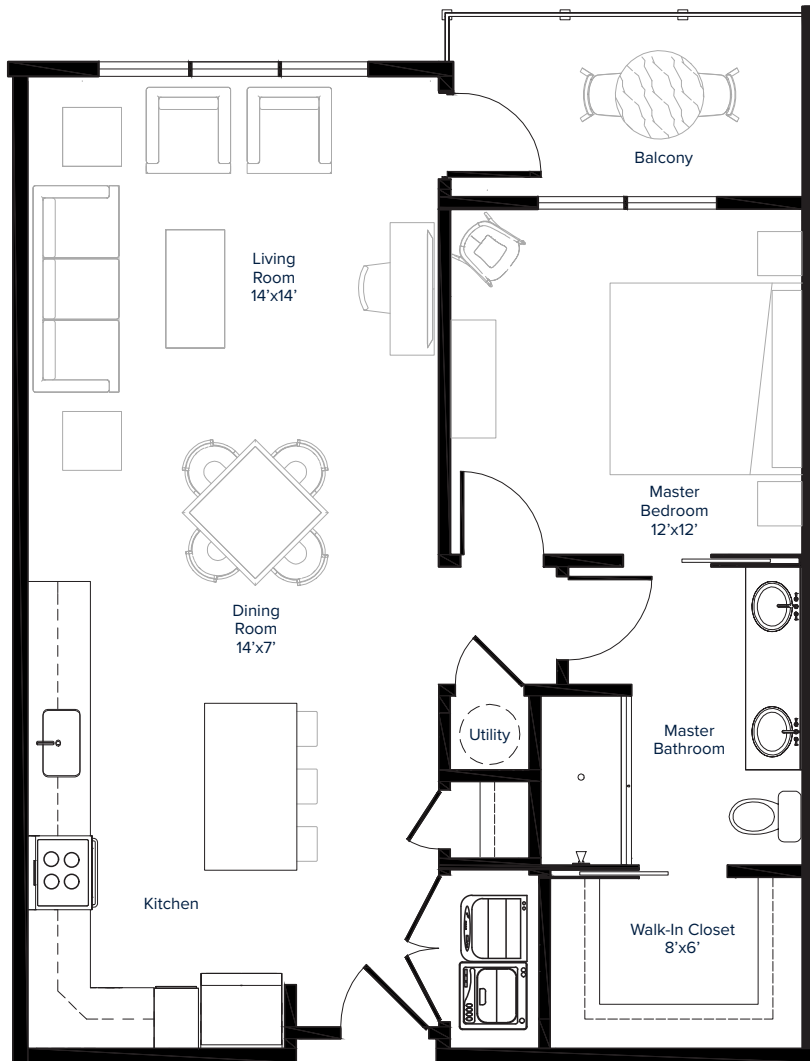

LUCIDA+

1 Bed | 1 Bath

Interior 865 SqFt | Exterior 75 SqFt
Total 940 SqFt

FEATURES

- 9 & 10 Foot Ceiling
- Oversized Windows
- Balcony
- Nest Thermostat
- Coat Closet
- Quartz Countertops
- Custom Cabinetry with Soft-Close Hinges
- Upgraded Appliance Package
- Oversized Master Bedroom
- Large Closet with Custom Shelving
- Large Shower with Waterfall Shower Head
- Double Bathroom Vanity
- In-Unit Side-by-Side Washer & Dryer

Floor Plans are used for illustrative purposes only. Images and dimensions may vary slightly in final unit.

Floor Plans are used for illustrative purposes only. Images and dimensions may vary slightly in final unit.